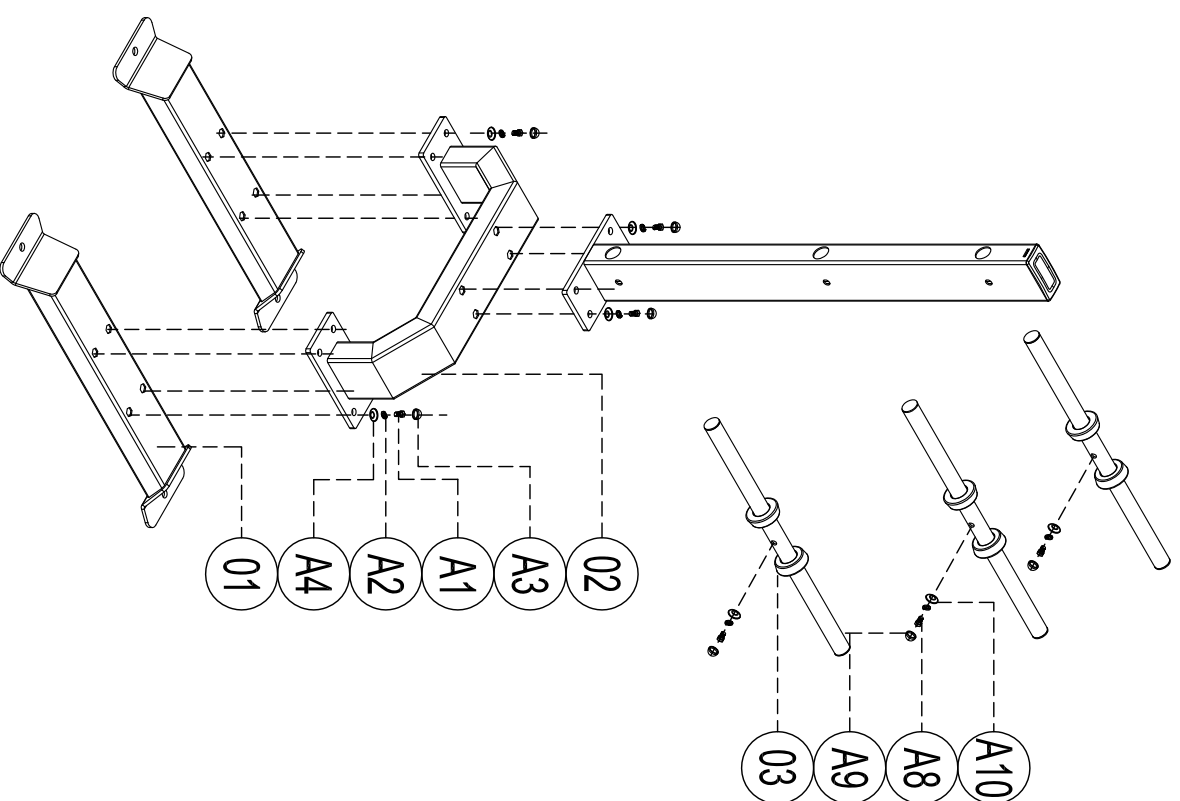

Exploded

E3054 Vertical Plate tree

please note :prats didn't demolitionde part and fast eners not listde on the introduction

serial number	name	quantity
A10	Gasket DQ003	3
A9	Screw cap S277	3
A8	Outer hex screw M12*35	3
A4	Gasket DQ003	12
A3	Screw cap S277	12
A2	Spring washer Φ 12	15
A1	Outer hex screw M12*35	12
03	Hanging piece rod	1
02	Connector	1
01	Bottom frame	2